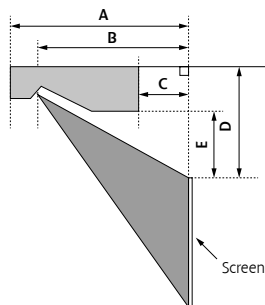

POSITIONING THE PROJECTOR

Screen Size (W x H) mm 16:10 aspect ratio	60"	74.6"	80"	110"
	1292 x 808	1608 x 1005	1723 x 1077	2369 x 1481
A	12.60" (32.0cm)	15.20" (38.6cm)	16.14" (41.0cm)	21.46" (54.5cm)
B	9.06" (23.0cm)	11.65" (29.6cm)	12.60" (32.0cm)	17.91" (45.5cm)
C	-2.60" (-6.6cm)	0.00" (0.0cm)	0.95" (2.4cm)	6.26" (15.9cm)
D	8.86" (22.5cm)	10.00" (25.4cm)	10.43" (26.5cm)	12.80" (32.5cm)
E	1.85" (4.7cm)	3.00" (7.6cm)	3.43" (8.7cm)	5.79" (14.7cm)