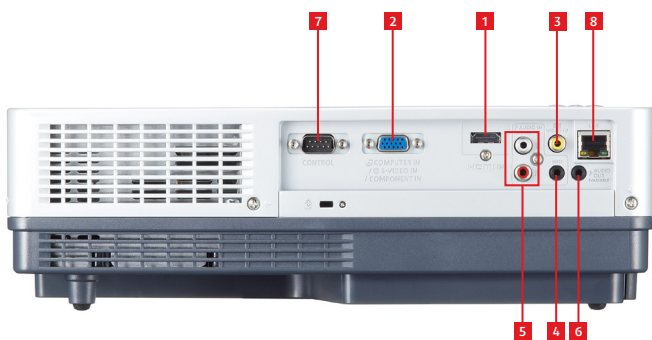

Connectivity

1. 1 **HDMI™ V1.3 (with Deep Colour):** Digital Video / Digital Audio / Digital RGB input.
2. 2 **Mini D-Sub 15-pin:** Analogue RGB Input 1 / Component Input (with optional adapter cable) / S-Video Input (with optional adapter cable) / SCART RGB Input (with optional adapter cable).
3. 3 **RCA x1:** Composite Video Input.
4. 4 **3.5mm mini-jack:** Stereo Audio Input 1 (for PC or Video equipment connected to port 2) / Microphone Input.
5. 5 **RCA x2 (L/R):** Stereo Audio Input 2 (for Composite Video Input).
6. 6 **3.5mm mini-jack:** Stereo Audio Output (Variable level).
7. 7 **Mini D-Sub 9-pin:** Control Port (RS-232c).
8. 8 **RJ-45:** Network Connection.

HDMI™
HIGH DEFINITION MULTIMEDIA INTERFACE

Link™

Canon

Canon Inc.
canon.com

Canon Europe
canon-europe.com

English Edition
© Canon Europa N.V., 2012

Canon Europe Ltd
3 The Square, Stockley Park
Uxbridge, Middlesex
UB11 1ET UK