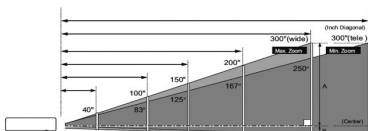

#### THROW DISTANCES (4:3 Aspect Ratio)

A:B = 6:1		40"	100"	150"	200"	300"
Screen Size (inches)		40"	100"	150"	200"	300"
4:3 aspect ratio	Width x Height (mm)	813 x 610	2032 x 1524	3048 x 2286	4064 x 3048	6096 x 4572
Projection Distance (Projection ratio: 1.43:1 - 1.72:1)	Zoom (max / min)	3.6' / 4.5' (1.1m / 1.4m)	9.5' / 11.4' (2.9m / 3.5m)	14.3' / 17.1' (4.4m / 5.2m)	19.1' / 22.9' (5.8m / 7.0m)	28.6' / 34.4' (8.7m / 10.5m)