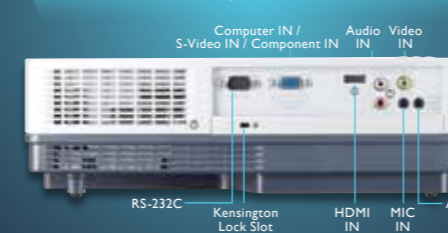

USER-FRIENDLY OPERATION

AUTO SETUP FUNCTION

Setting up the projector for a presentation is quick and convenient, so you'll never keep your audience waiting. Auto Input Search identifies the input signal and automatically makes the proper settings. Auto Keystone Correction quickly fixes image distortion caused by projector tilt. And the Guidance Function provides simple advice whenever it's needed.

DIRECT POWER-OFF FUNCTION

For faster and more convenient shut down, the power cord can be disconnected from the projector immediately after your presentation is finished. There's no need press the Power Button on the projector or the remote control.

ADJUSTABLE ASPECT RATIO

It's easy to select the ideal aspect ratio – Normal, Full, 16:9 or Zoom – based on screen size and the size of your original image. Now you can take full advantage of a cinematic 16:9 screen, even if your presentation was prepared in a different aspect ratio; or compress larger images so they fit onto smaller screens to make the greatest possible impression on your audience.

CONTROL VIA A WIRED LAN

LV-A and LV-M Series projectors support network connectivity via a wired LAN. This means you can turn the power on and off, change the input signal and even monitor lamp usage from a remote location.

6 PRE-SET QUALITY MODES/ 4 USER-ADJUSTABLE MODES

The LV Series features six pre-set display modes – Standard, Presentation, High Contrast, Cinema, Blackboard and Colorboard – to ensure that settings are ideal for the type of images you're projecting. There are also four user-adjustable modes, whereby you can customize the settings to your exact specifications.