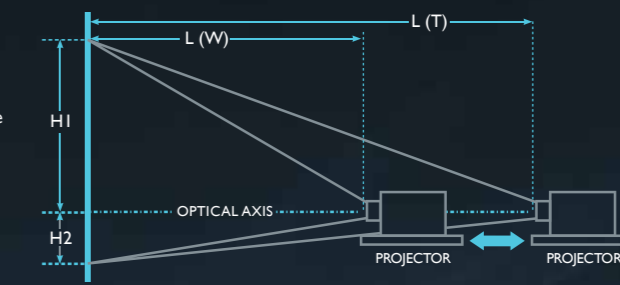

IMAGE SIZE AND PROJECTION DISTANCE

The appropriate screen size for the LV projectors is 40 to 300 inches.

LV8227A / LV8227M

Diagonal (inch)	Image Size (16:10)				Distance	
	W (m)	H (m)	A (m)	B (m)	Zoom (max)	Zoom (min)
40	0.9	0.5	0.5	0.0	1.2	1.5
100	2.2	1.3	1.3	0.1	3.1	3.7
150	3.2	2.0	1.9	0.1	4.6	5.5
200	4.3	2.7	2.5	0.2	6.2	7.4
300	6.5	4.0	3.8	0.3	9.3	11.1

LV7392A / LV7392S

Diagonal (inch)	Image Size (4:3)				Distance	
	W (m)	H (m)	A (m)	B (m)	Zoom (max)	Zoom (min)
40	0.8	0.6	0.5	0.1	1.1	1.4
100	2.0	1.5	1.4	0.2	2.9	3.5
150	3.0	2.3	2.0	0.3	4.4	5.2
200	4.1	3.0	2.7	0.3	5.8	7.4
300	6.1	4.6	4.1	0.5	8.7	10.5

LV7297A / LV7297S

Diagonal (inch)	Image Size (4:3)				Distance	
	W (m)	H (m)	A (m)	B (m)	Zoom (max)	Zoom (min)
40	0.8	0.6	0.5	0.1	1.30	1.55
100	2.0	1.5	1.4	0.2	3.26	3.92
150	3.0	2.3	2.0	0.3	4.90	5.90
200	4.1	3.0	2.7	0.3	6.55	7.87
300	6.1	4.6	4.1	0.5	9.84	11.80

LV7292A / LV7292S

Diagonal (inch)	Image Size (4:3)				Distance	
	W (m)	H (m)	A (m)	B (m)	Zoom (max)	Zoom (min)
40	0.8	0.6	0.5	0.1	1.30	1.55
100	2.0	1.5	1.4	0.2	3.26	3.92
150	3.0	2.3	2.0	0.3	4.90	5.90
200	4.1	3.0	2.7	0.3	6.55	7.87
300	6.1	4.6	4.1	0.5	9.84	11.80