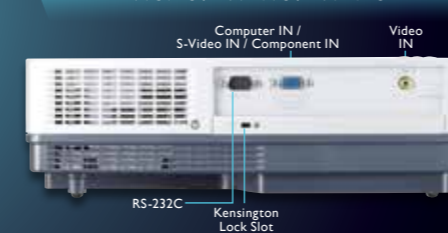

LV7392S / LV7297S / LV7292S